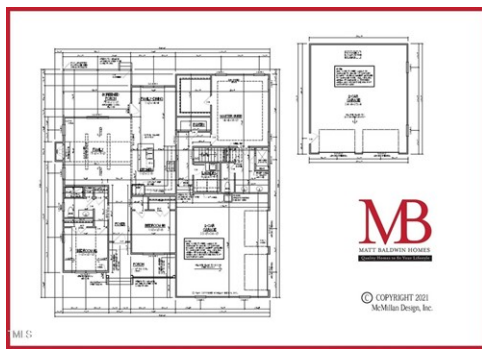

\$ 679,690

160 Purslane Dr, Franklinton, NC 27525

- » Beds: 3 | Baths: 3 Full
- » MLS #: 10061956
- » Single Family | 2,569 ft² | Lot: 65,776 ft² (1.51 acres)
- » More Info: [160PurslaneDr.IsForSale.com](https://www.160PurslaneDr.IsForSale.com)