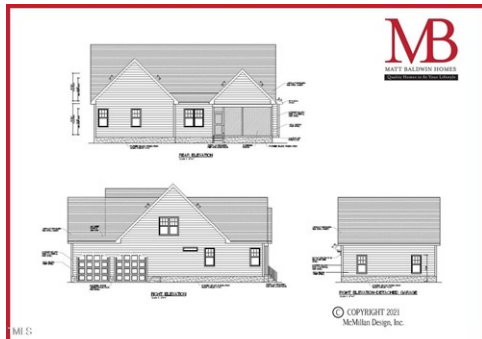

\$ 679,690

160 Purslane Dr, Franklinton, NC 27525

- » Beds: 3 | Baths: 3 Full
- » MLS #: 10061956
- » Single Family | 2,569 ft² | Lot: 65,776 ft² (1.51 acres)
- » More Info: [160PurslaneDr.IsForSale.com](https://www.160PurslaneDr.IsForSale.com)